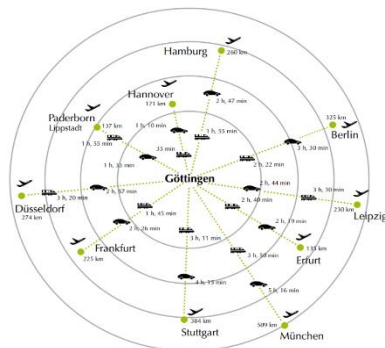

ERASMUS+ / ENLIGHT STAFF TRAINING WEEK 2025

USEFUL INFORMATION

Welcome Guide: <https://www.uni-goettingen.de/de/document/download/d2e49dc239cb28f3d7dd5dd9b0d76c11.pdf/2025%20Welcome%20Guide%20Incoming%20Staff.pdf>

Contact International Office
mailto: erasmus@uni-goettingen.de or
mailto: karen.denecke@zvw.uni-goettingen.de

The nearest airports are Hannover (HAJ: 121km), Frankfurt am Main (FRA: 223km) and Hamburg (HAM: 271km).

The easiest way to reach Göttingen from each of the cities is by train. There are fast trains (ICE) and slower regional trains. Tickets and schedule:

<https://www.bahn.com/en>

Public transport in Göttingen: <https://www.goevb.de/fahrplaene/fahrplaninformationen>